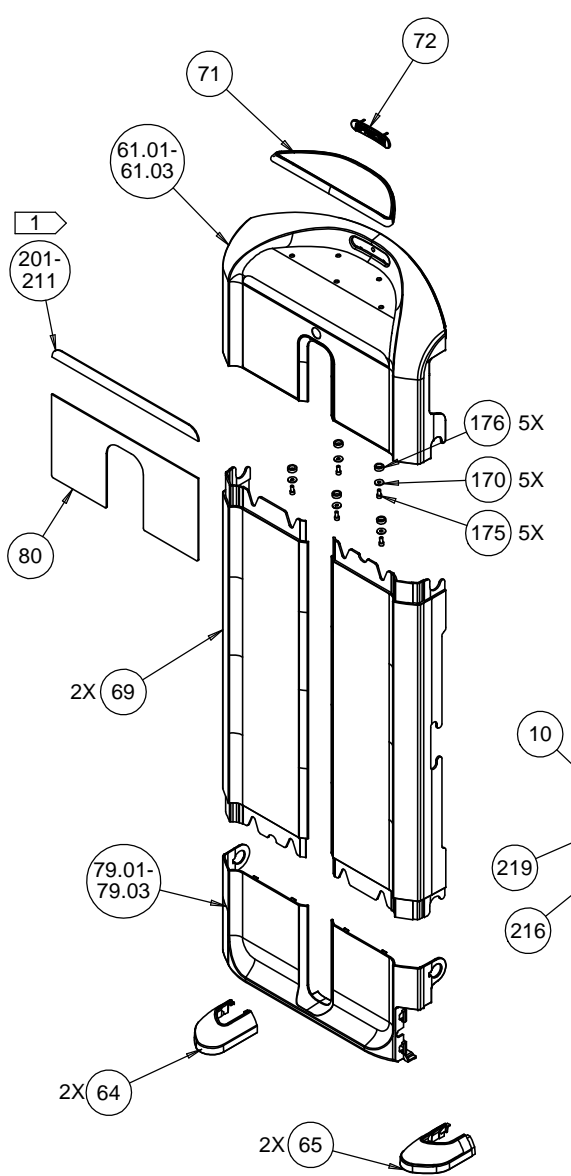

PRODUCT:

DSL618, GLUTE CORE

DRWN BY	11.19.13	KAW	SIZE	PAGE	OF	DWG. NO.	SUBREV
CS	10.21.13	BG	A	1	3	CW39068-101	C

3

2

1

3

2