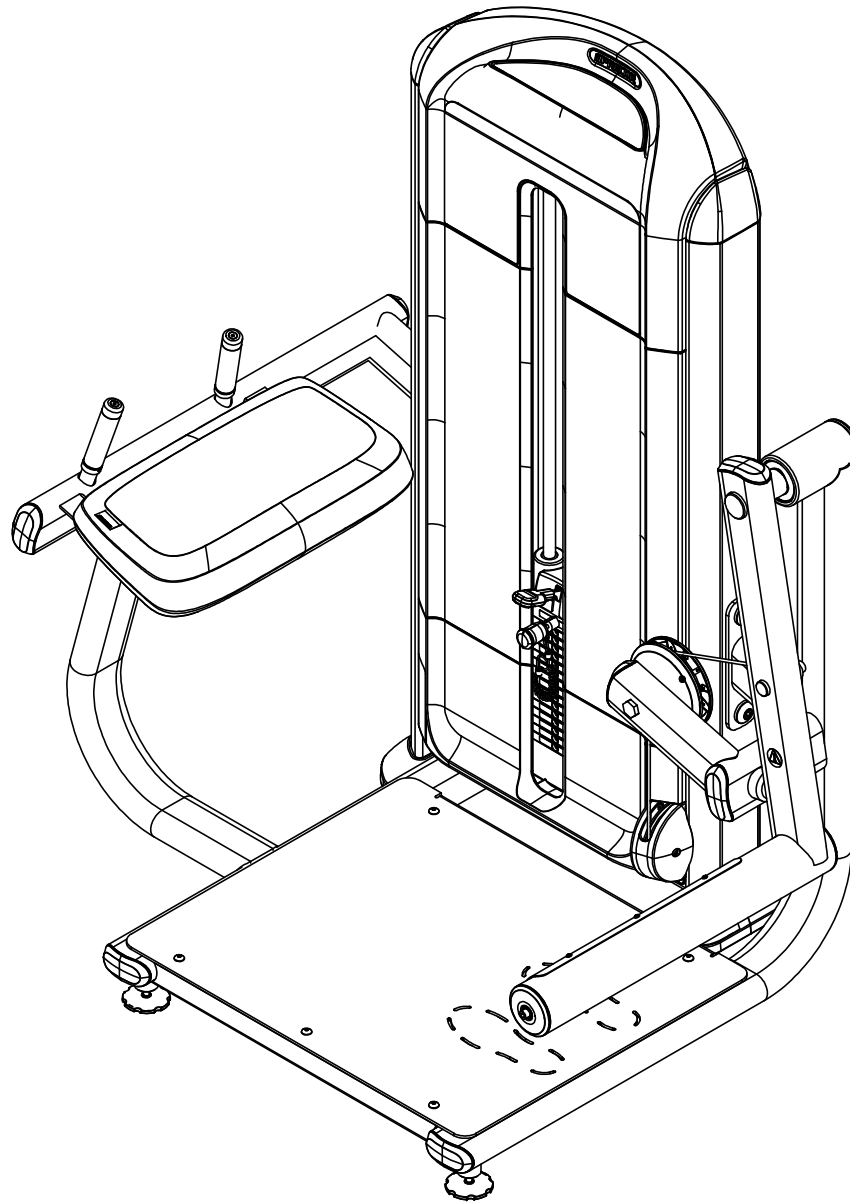

PRODUCT:

DSL618, GLUTE CORE

DRWN BY	11.19.13	KAW	SIZE	PAGE	OF	DWG. NO.	SUBREV
CS	10.21.13	BG	A	1	3	CW39068-101	C

3

2

1

3

2