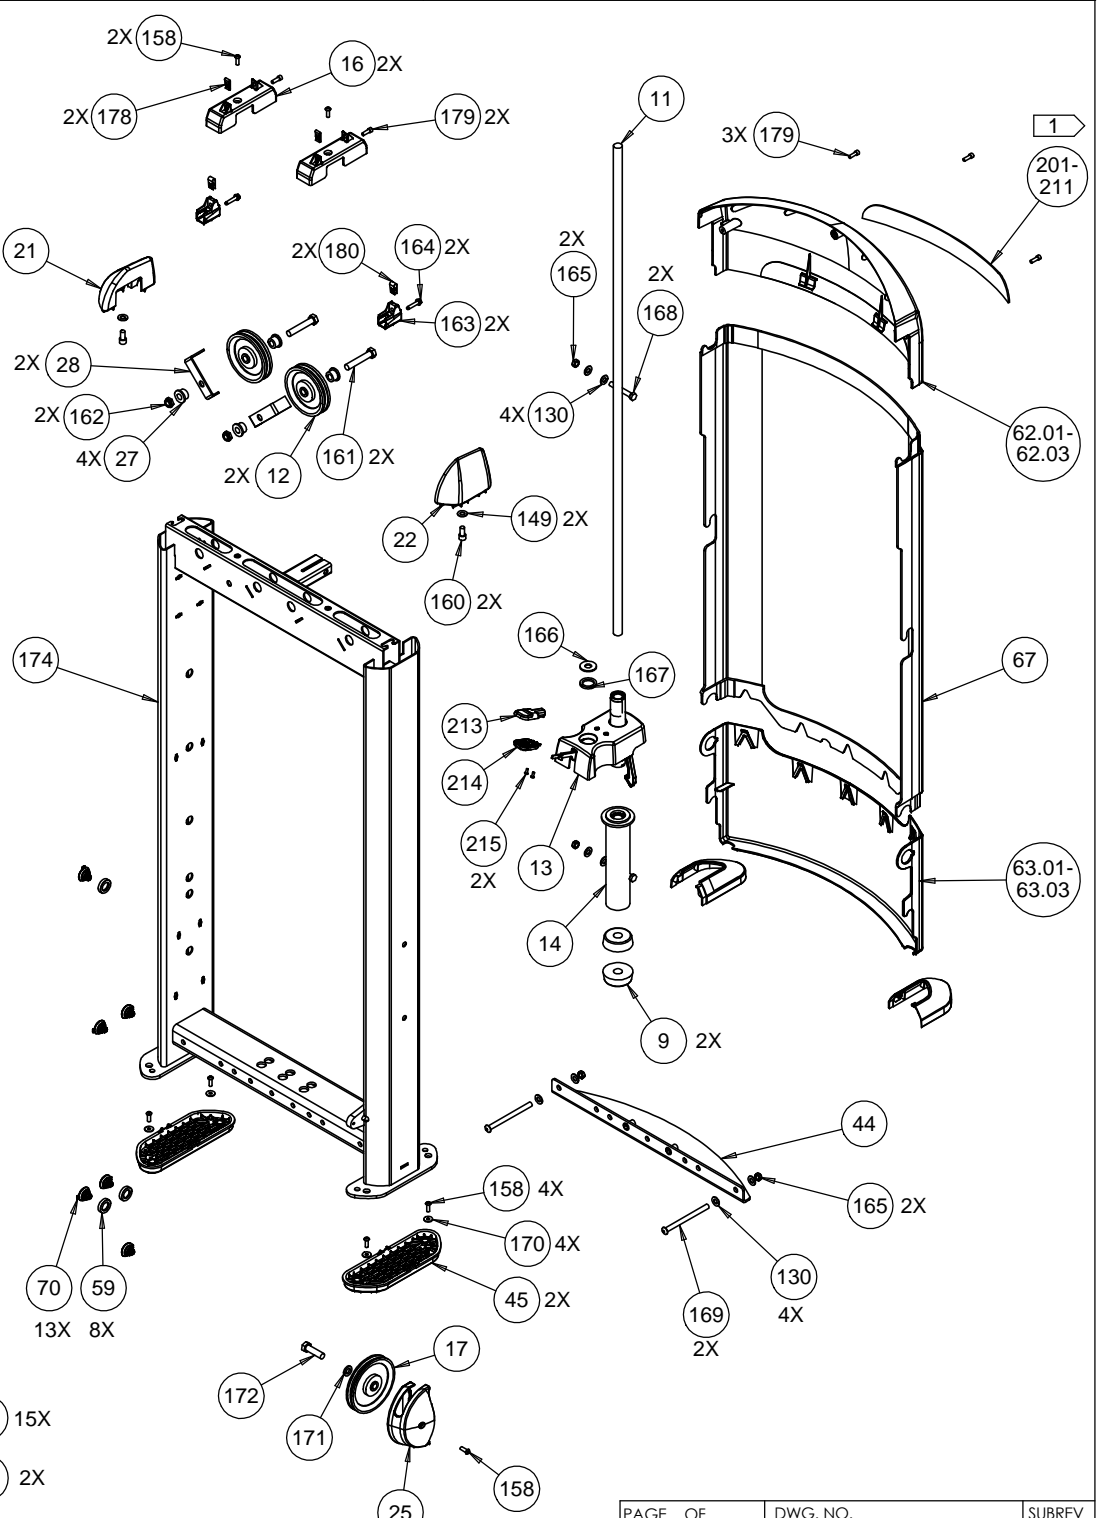

PRODUCT:

DSL618, GLUTE CORE

DRWN BY	11.19.13	KAW	SIZE	PAGE	OF	DWG. NO.	SUBREV
CS	10.21.13	BG	A	1	3	CW39068-101	C

3

2

1

3

2