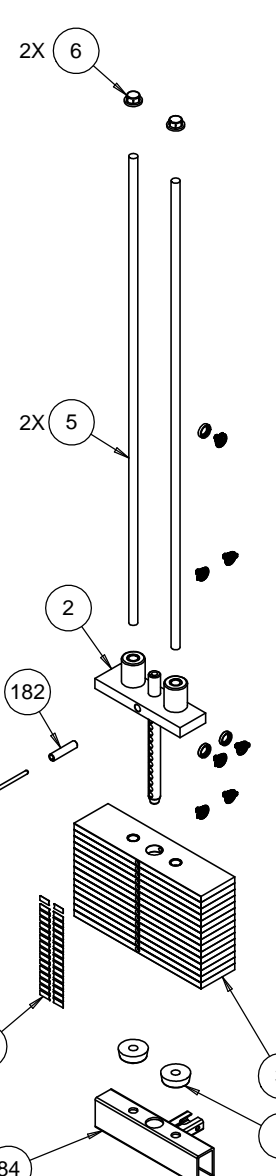

NOTES:

1 THIS LABEL IS FURNISHED AS PART OF A LABEL KIT.
ORDER REPLACEMENT LABEL KITS AS FOLLOWS:

- 201 ENGLISH
- 202 CHINESE
- 203 FRENCH
- 204 GERMAN
- 205 JAPANESE
- 206 SPANISH
- 207 DUTCH
- 208 PORTUGUESE
- 209 RUSSIAN
- 210 HEBREW
- 211 ITALIAN

PRODUCT:

DSL618, GLUTE CORE

DRWN BY	11.19.13	KAW	SIZE	PAGE	OF	DWG. NO.	SUBREV
CS	10.21.13	BG	A	1	3	CW39068-101	C

3

2

1

3

2